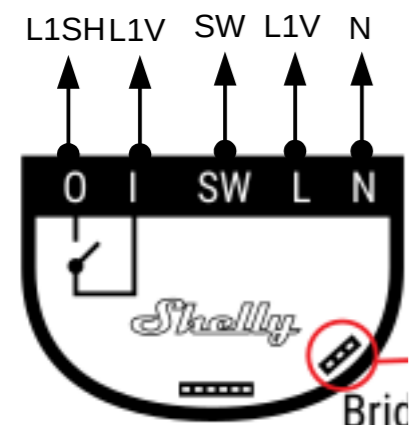

bk = black  
 bn = brown  
 bl = blue  
 gn = green  
 gy = grey  
 g/y = green/yellow  
 rd = red  
 ye = yellow  
 wh = white

WLAN-Switch Shelly 1

Current Sensor benvac 4641-X900

Relay ABB ESB40-40N-06

Electricity Counter ORNO OR-WE-513

Front Panel

Charge Controller SIS-Control

Socket 230V

Project:	SiS WB Pro Connect – Delivery State	
Date:	26.05.2022	Drawn by: S. Kleineberg
www.smallhill.de		